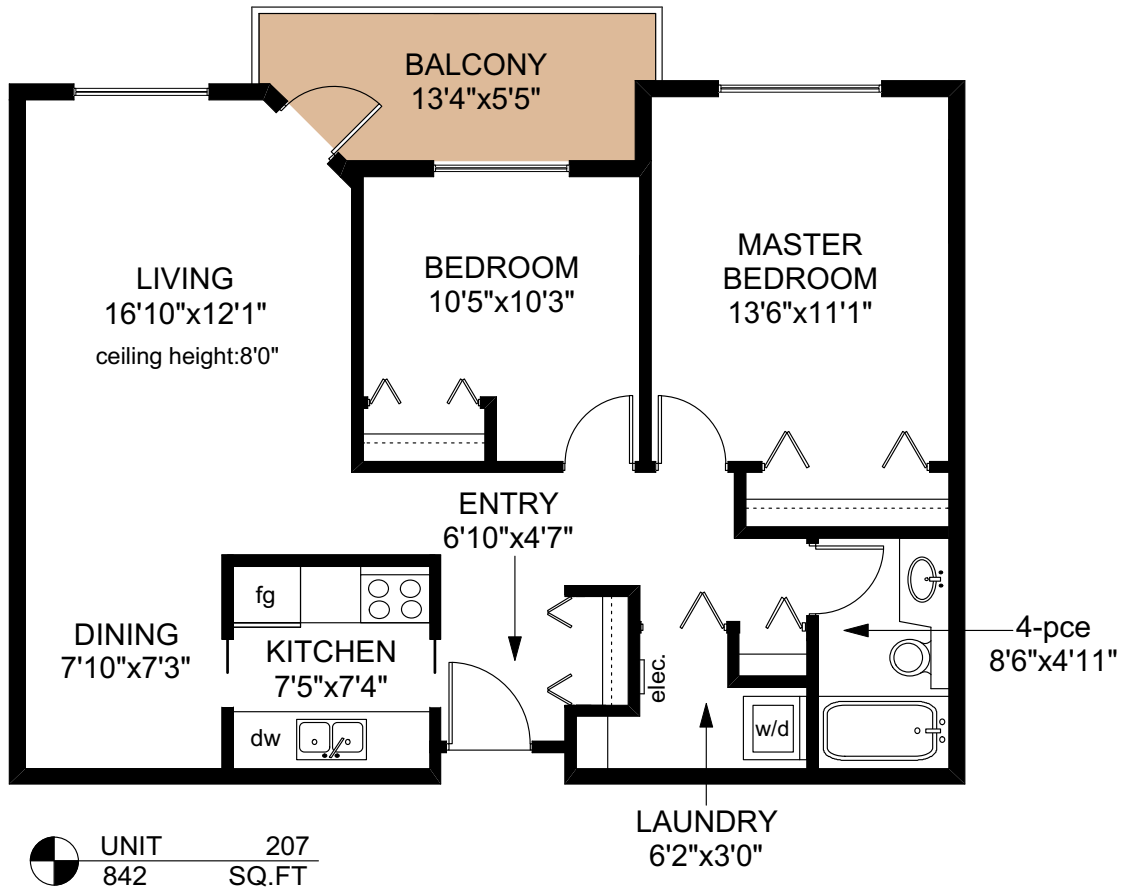

207 - 651 JOLLY PLACE

UNIT 207
842 SQ.FT.

	FINISHED SQ. FT.	UNFINISHED SQ. FT.	TOTAL SQ. FT.
UNIT 207	842	0	842
TOTAL	842	0	842
BALCONY	0	75	75

PREPARED FOR THE EXCLUSIVE USE OF
THE NEAL ESTATE TEAM OF RE/MAX ALLIANCE